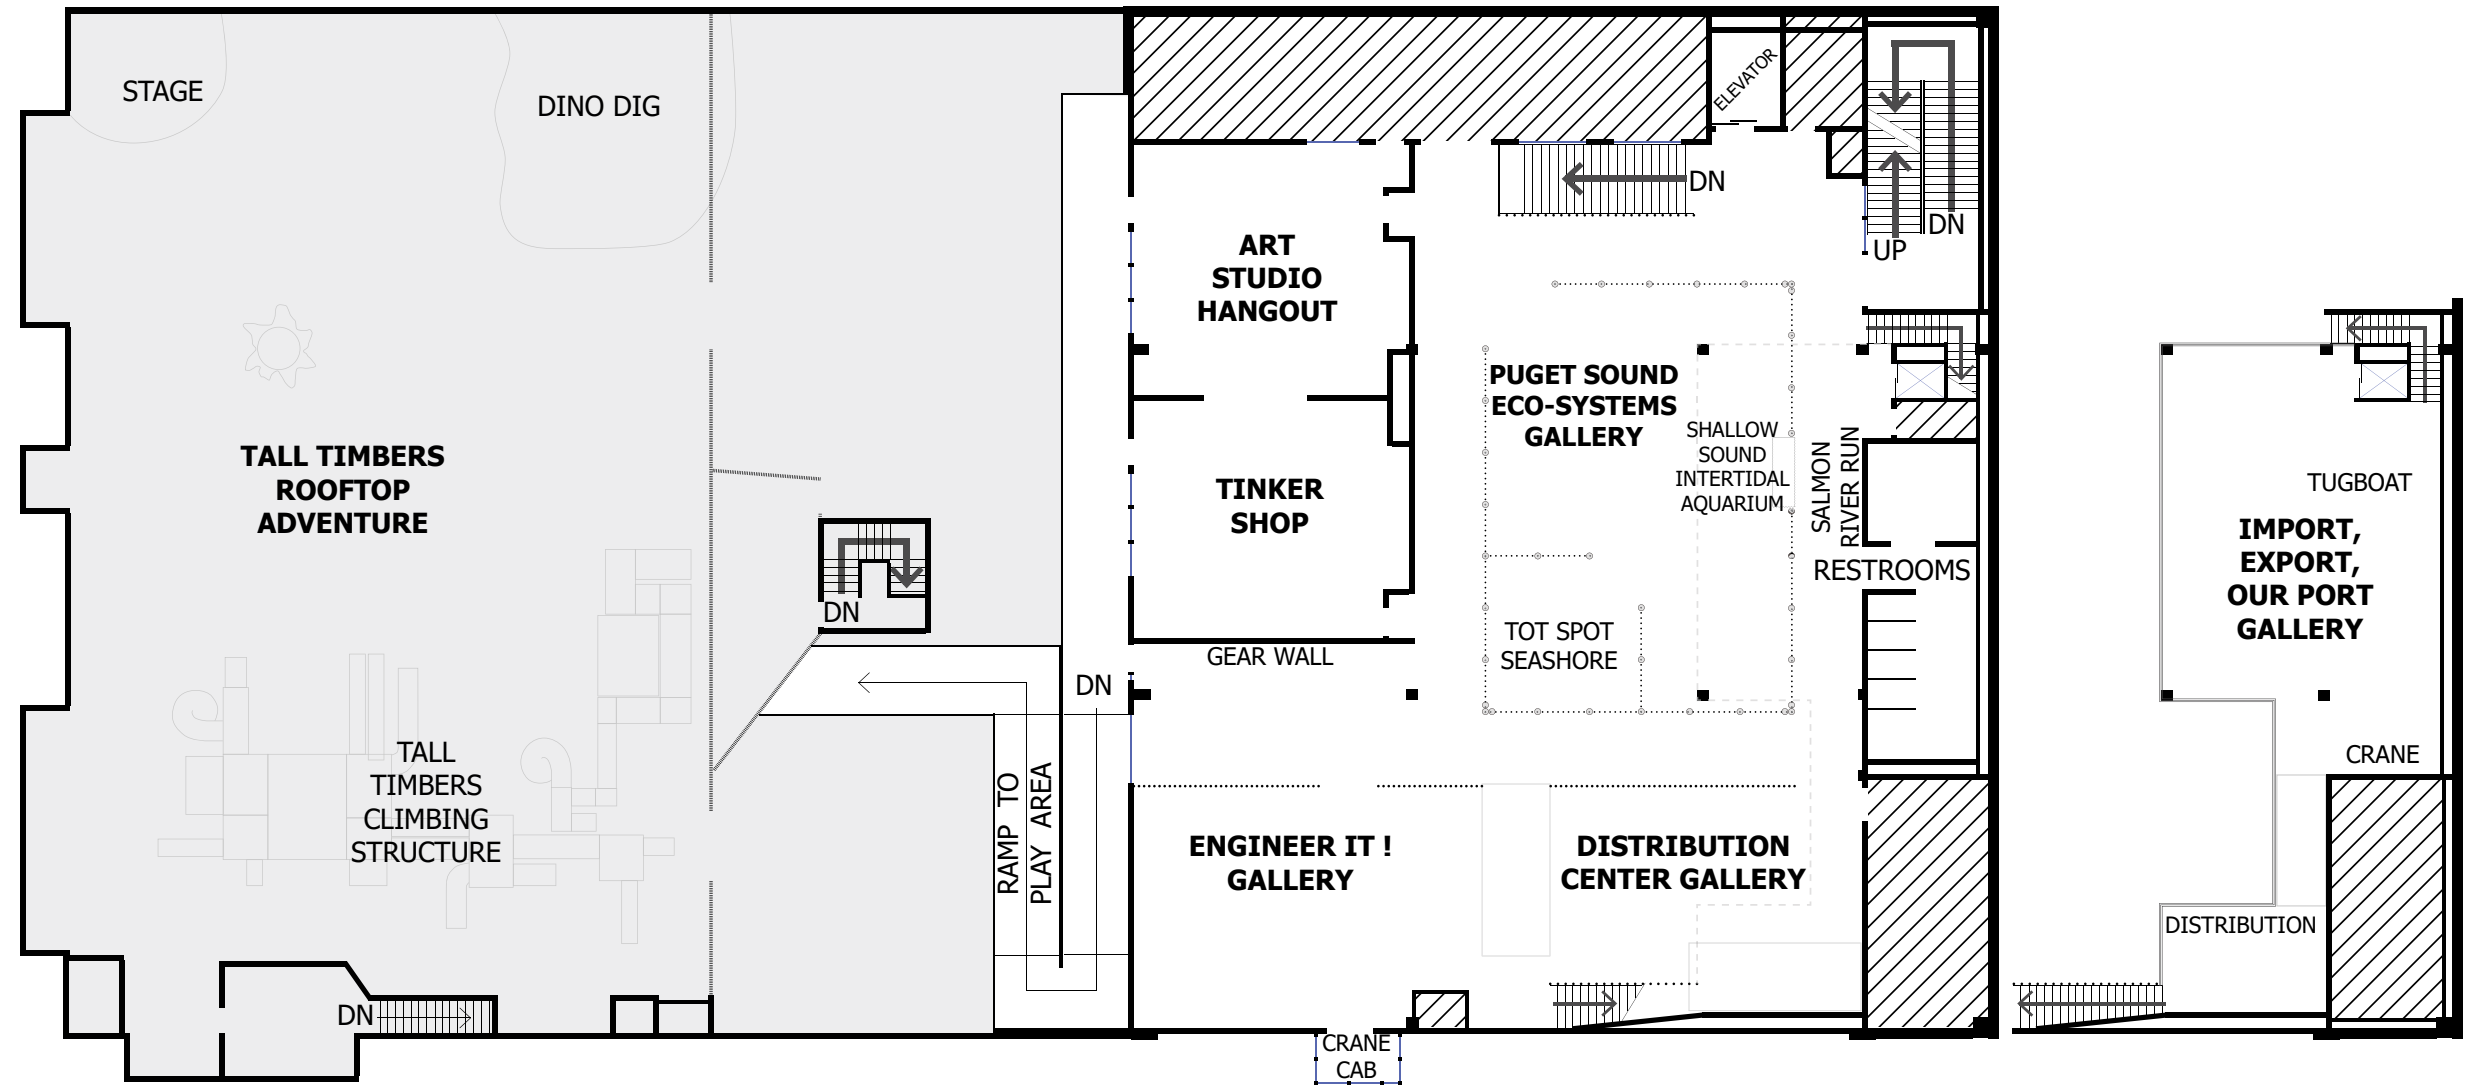

2ND FLOOR

2ND MEZZANINE

Imagine Children's Museum
1502 Wall Street
Everett, Washington 98201

Phone: 425/258-1006, Ext. 1000
Fax: 425/258-5406
Website: www.ImagineCM.org