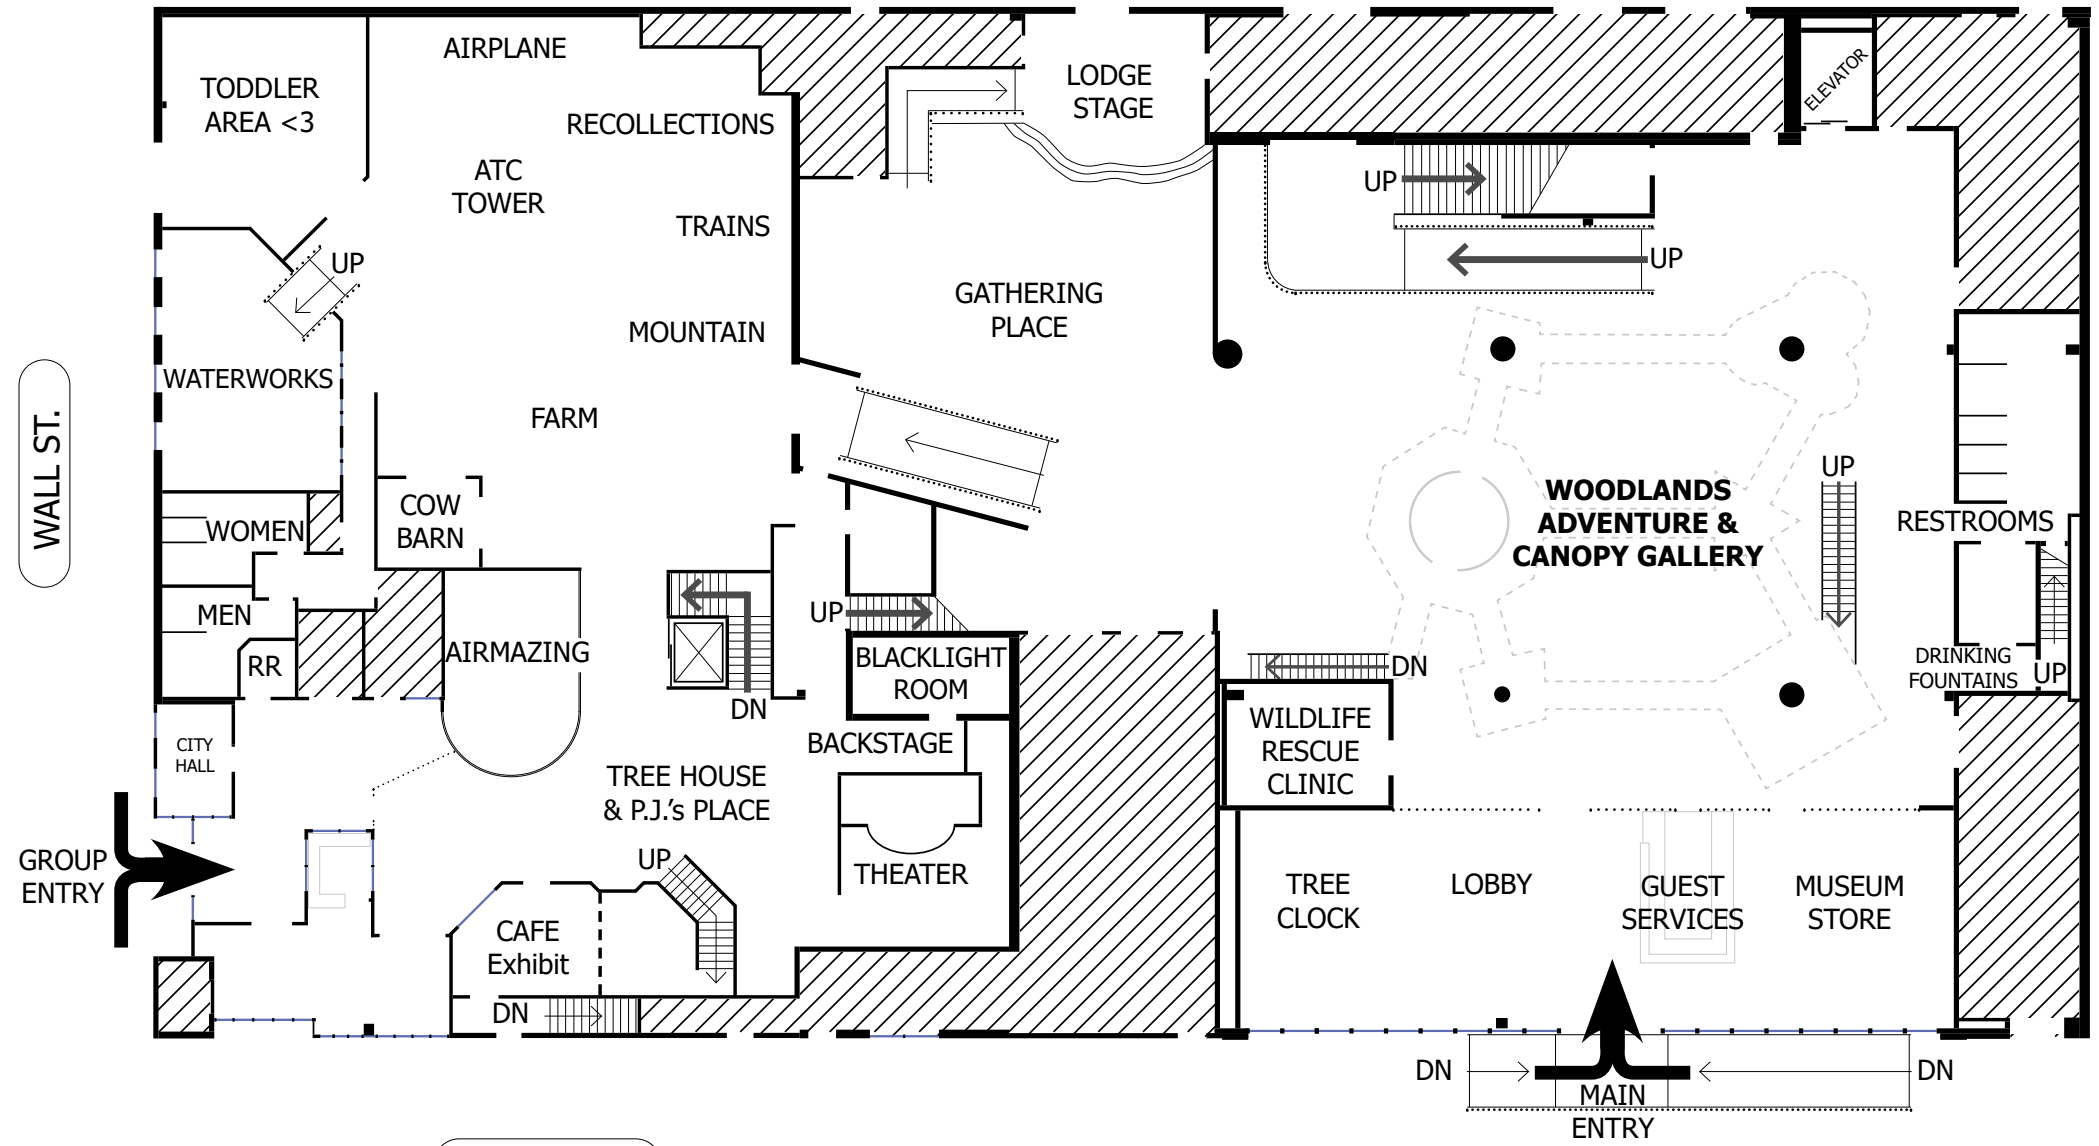

LOWER LEVEL

Imagine Children's Museum
1502 Wall Street
Everett, Washington 98201

Phone: 425/258-1006, Ext. 1000
Fax: 425/258-5406
Website: www.ImagineCM.org

HOYT AVE.

1ST FLOOR

Imagine Children's Museum
 1502 Wall Street
 Everett, Washington 98201